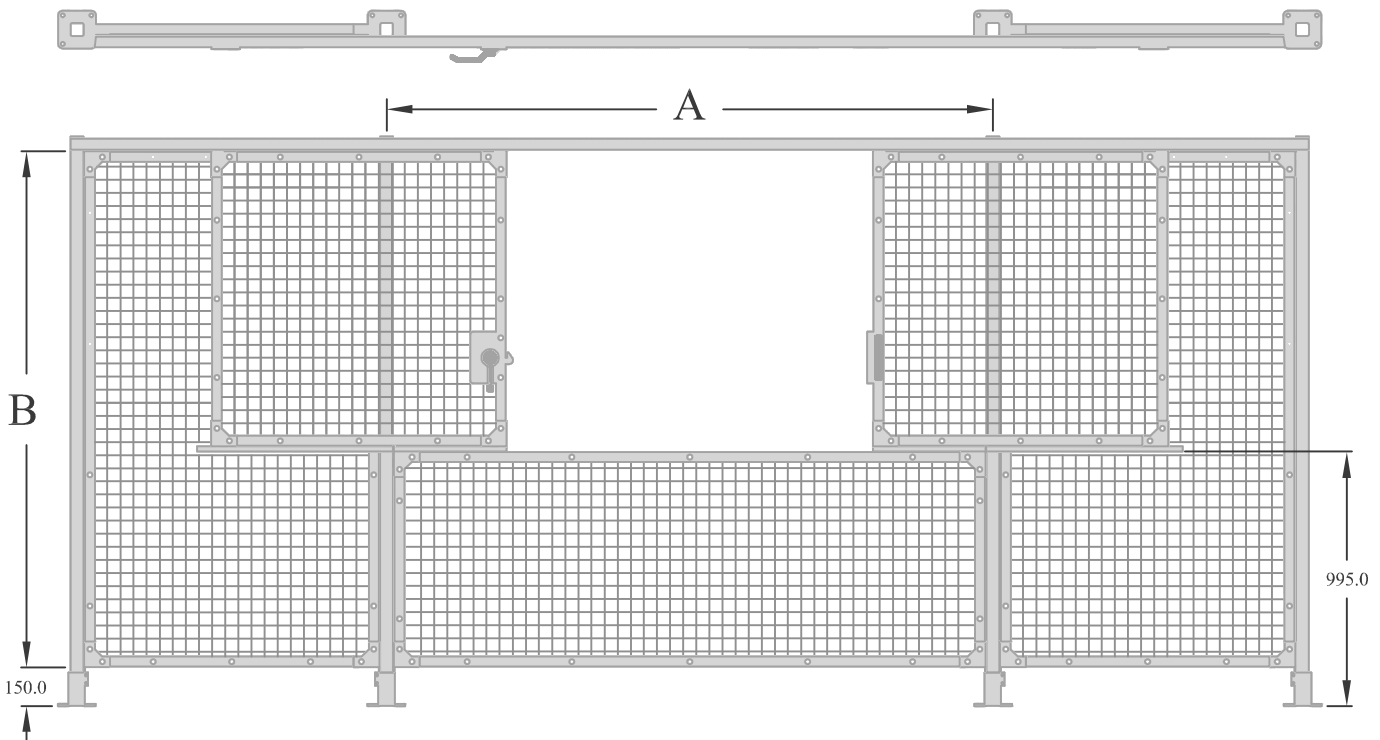

LH TOP DOUBLE SLIDE GATE ASSEMBLY