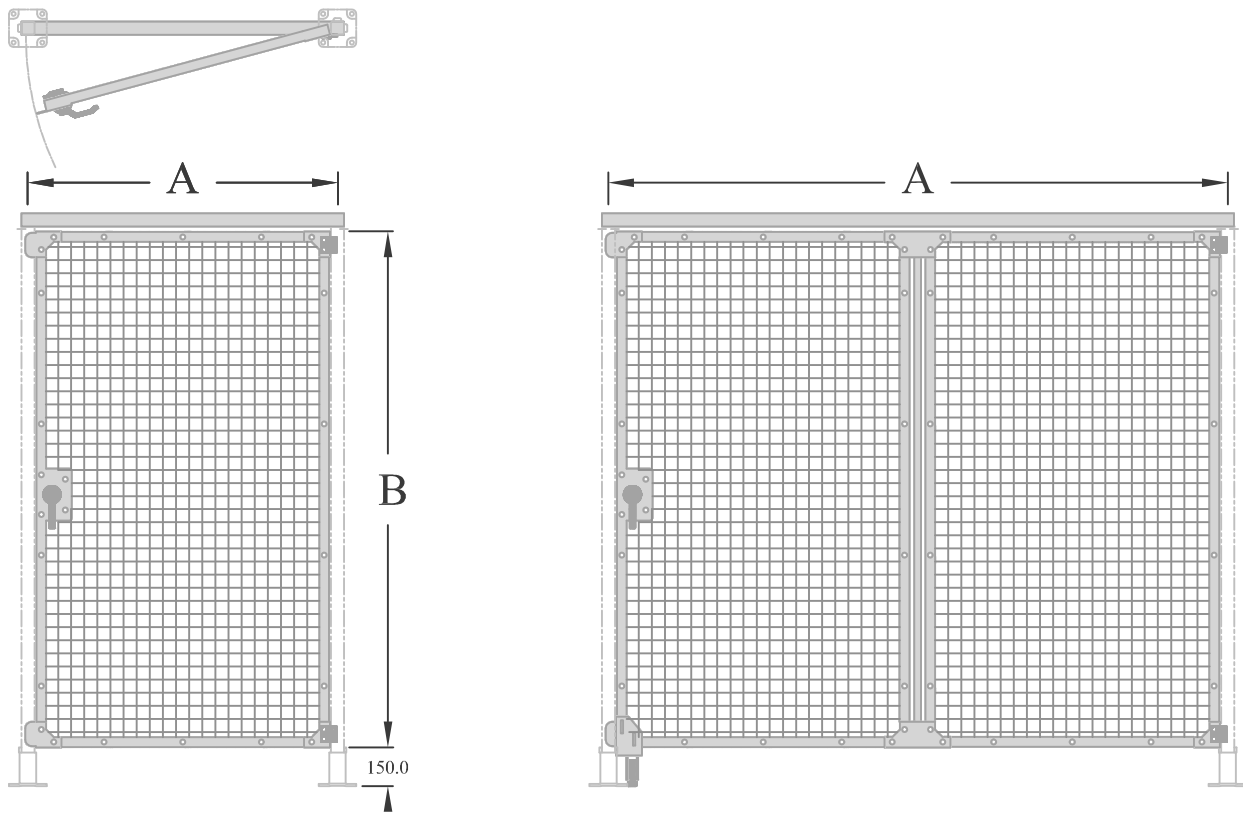

LN.	OUT SIDE	INSIDE & OUT SIDE	OUT SIDE	OUT SIDE	INSIDE & OUT SIDE	INSIDE & OUT SIDE	A	B	DESCRIPTION
01	A124011	A124013	A124015	A124015A	A124017	A124017A	600	1400	WELDED WIRE MESH RH HINGE GATE
02	A124021	A124023	A124025	A124025A	A124027	A124027A	900	1400	WELDED WIRE MESH RH HINGE GATE
03	A124031	A124033	A124035	A124035A	A124037	A124037A	1200	1400	WELDED WIRE MESH RH HINGE GATE
04	A124041	A124043	A124045	A124045A	A124047	A124047A	1500	1400	WELDED WIRE MESH RH HINGE GATE
05	A124051	A124053	A124055	A124055A	A124057	A124057A	600	1700	WELDED WIRE MESH RH HINGE GATE
06	A124061	A124063	A124065	A124065A	A124067	A124067A	900	1700	WELDED WIRE MESH RH HINGE GATE
07	A124071	A124073	A124075	A124075A	A124077	A124077A	1200	1700	WELDED WIRE MESH RH HINGE GATE
08	A124081	A124083	A124085	A124085A	A124087	A124087A	1500	1700	WELDED WIRE MESH RH HINGE GATE
09	A124091	A124093	A124095	A124095A	A124097	A124097A	600	2000	WELDED WIRE MESH RH HINGE GATE
10	A124101	A124103	A124105	A124105A	A124107	A124107A	900	2000	WELDED WIRE MESH RH HINGE GATE
11	A124111	A124113	A124115	A124115A	A124117	A124117A	1200	2000	WELDED WIRE MESH RH HINGE GATE
12	A124121	A124123	A124125	A124125A	A124127	A124127A	1500	2000	WELDED WIRE MESH RH HINGE GATE
13	A124131	A124133	A124135	A124135A	A124137	A124137A	600	2300	WELDED WIRE MESH RH HINGE GATE
14	A124141	A124143	A124145	A124145A	A124147	A124147A	900	2300	WELDED WIRE MESH RH HINGE GATE
15	A124151	A124153	A124155	A124155A	A124157	A124157A	1200	2300	WELDED WIRE MESH RH HINGE GATE
16	A124161	A124163	A124165	A124165A	A124167	A124167A	1500	2300	WELDED WIRE MESH RH HINGE GATE
17	A124171	A124173	A124175	A124175A	A124177	A124177A	1800	1400	WELDED WIRE MESH RH HINGE GATE
18	A124181	A124183	A124185	A124185A	A124187	A124187A	2100	1400	WELDED WIRE MESH RH HINGE GATE
19	A124191	A124193	A124195	A124195A	A124197	A124197A	2400	1400	WELDED WIRE MESH RH HINGE GATE
20	A124221	A124223	A124225	A124225A	A124227	A124227A	1800	1700	WELDED WIRE MESH RH HINGE GATE
21	A124231	A124233	A124235	A124235A	A124237	A124237A	2100	1700	WELDED WIRE MESH RH HINGE GATE
22	A124241	A124243	A124245	A124245A	A124247	A124247A	2400	1700	WELDED WIRE MESH RH HINGE GATE
23	A124271	A124273	A124275	A124275A	A124277	A124277A	1800	2000	WELDED WIRE MESH RH HINGE GATE
24	A124281	A124283	A124285	A124285A	A124287	A124287A	2100	2000	WELDED WIRE MESH RH HINGE GATE
25	A124291	A124293	A124295	A124295A	A124297	A124297A	2400	2000	WELDED WIRE MESH RH HINGE GATE
26	A124321	A124323	A124325	A124325A	A124327	A124327A	1800	2300	WELDED WIRE MESH RH HINGE GATE
27	A124331	A124333	A124335	A124335A	A124337	A124337A	2100	2300	WELDED WIRE MESH RH HINGE GATE
28	A124341	A124343	A124345	A124345A	A124347	A124347A	2400	2300	WELDED WIRE MESH RH HINGE GATE