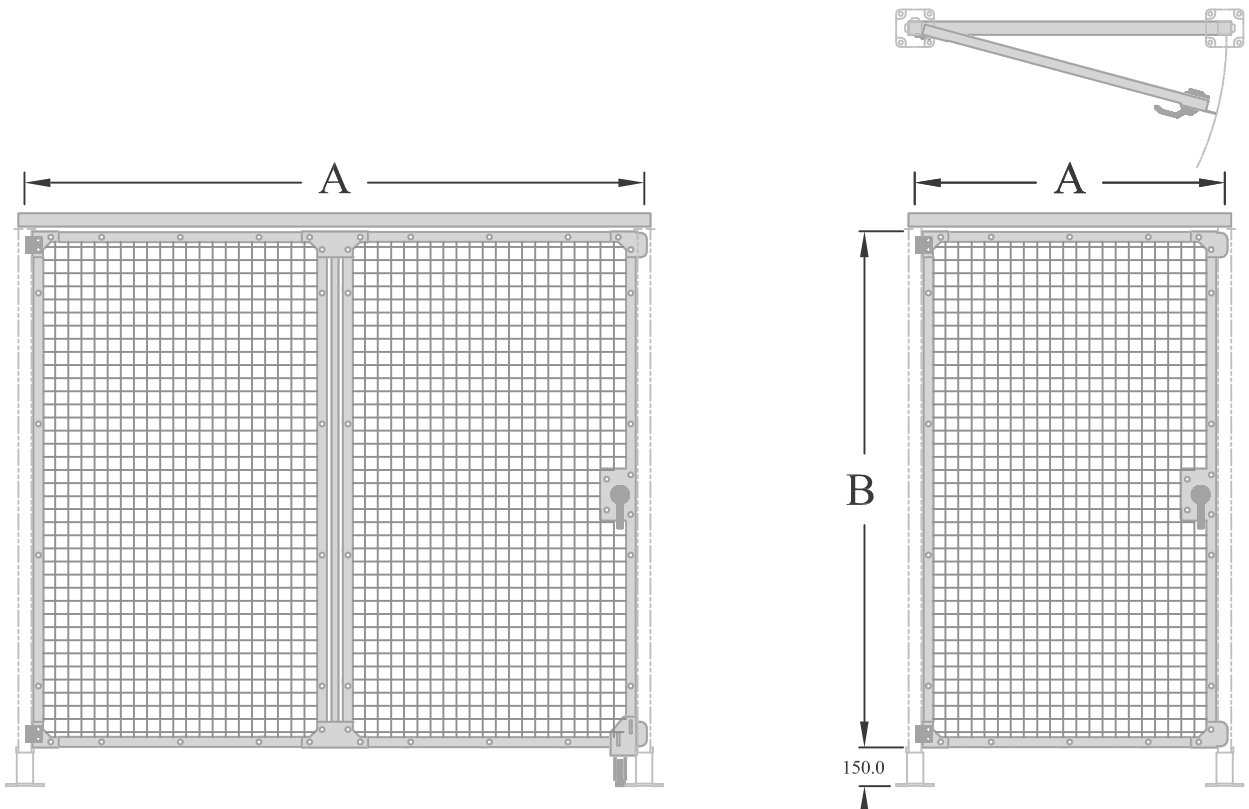

LN.	OUT SIDE	INSIDE & OUT SIDE	OUT SIDE	OUT SIDE	INSIDE & OUT SIDE	INSIDE & OUT SIDE	A	B	DESCRIPTION
01	A124512	A124514	A124516	A124516A	A124518	A124518A	600	1400	WELDED WIRE MESH LH HINGE GATE
02	A124522	A124524	A124526	A124526A	A124528	A124528A	900	1400	WELDED WIRE MESH LH HINGE GATE
03	A124532	A124534	A124536	A124536A	A124538	A124538A	1200	1400	WELDED WIRE MESH LH HINGE GATE
04	A124542	A124544	A124546	A124546A	A124548	A124548A	1500	1400	WELDED WIRE MESH LH HINGE GATE
05	A124552	A124554	A124556	A124556A	A124558	A124558A	600	1700	WELDED WIRE MESH LH HINGE GATE
06	A124562	A124564	A124566	A124566A	A124568	A124568A	900	1700	WELDED WIRE MESH LH HINGE GATE
07	A124572	A124574	A124576	A124576A	A124578	A124578A	1200	1700	WELDED WIRE MESH LH HINGE GATE
08	A124582	A124584	A124586	A124586A	A124588	A124588A	1500	1700	WELDED WIRE MESH LH HINGE GATE
09	A124592	A124594	A124596	A124596A	A124598	A124598A	600	2000	WELDED WIRE MESH LH HINGE GATE
10	A124602	A124604	A124606	A124606A	A124608	A124608A	900	2000	WELDED WIRE MESH LH HINGE GATE
11	A124612	A124614	A124616	A124616A	A124618	A124618A	1200	2000	WELDED WIRE MESH LH HINGE GATE
12	A124622	A124624	A124626	A124626A	A124628	A124628A	1500	2000	WELDED WIRE MESH LH HINGE GATE
13	A124632	A124634	A124636	A124636A	A124638	A124638A	600	2300	WELDED WIRE MESH LH HINGE GATE
14	A124642	A124644	A124646	A124646A	A124648	A124648A	900	2300	WELDED WIRE MESH LH HINGE GATE
15	A124652	A124654	A124656	A124656A	A124658	A124658A	1200	2300	WELDED WIRE MESH LH HINGE GATE
16	A124662	A124664	A124666	A124666A	A124668	A124668A	1500	2300	WELDED WIRE MESH LH HINGE GATE
17	A124672	A124674	A124676	A124676A	A124678	A124678A	1800	1400	WELDED WIRE MESH LH HINGE GATE
18	A124682	A124684	A124686	A124686A	A124688	A124688A	2100	1400	WELDED WIRE MESH LH HINGE GATE
19	A124692	A124694	A124696	A124696A	A124698	A124698A	2400	1400	WELDED WIRE MESH LH HINGE GATE
20	A124722	A124724	A124726	A124726A	A124728	A124728A	1800	1700	WELDED WIRE MESH LH HINGE GATE
21	A124732	A124734	A124736	A124736A	A124738	A124738A	2100	1700	WELDED WIRE MESH LH HINGE GATE
22	A124742	A124744	A124746	A124746A	A124748	A124748A	2400	1700	WELDED WIRE MESH LH HINGE GATE
23	A124772	A124774	A124776	A124776A	A124778	A124778A	1800	2000	WELDED WIRE MESH LH HINGE GATE
24	A124782	A124784	A124786	A124786A	A124788	A124788A	2100	2000	WELDED WIRE MESH LH HINGE GATE
25	A124792	A124794	A124796	A124796A	A124798	A124798A	2400	2000	WELDED WIRE MESH LH HINGE GATE
26	A124822	A124824	A124826	A124826A	A124828	A124828A	1800	2300	WELDED WIRE MESH LH HINGE GATE
27	A124832	A124834	A124836	A124836A	A124838	A124838A	2100	2300	WELDED WIRE MESH LH HINGE GATE
28	A124842	A124844	A124846	A124846A	A124848	A124848A	2400	2300	WELDED WIRE MESH LH HINGE GATE