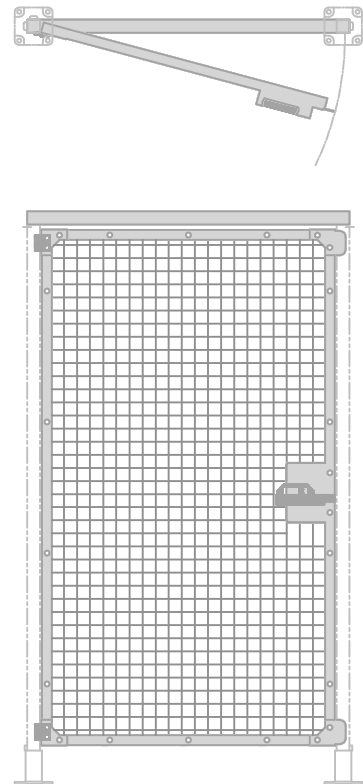

LN.	PART NO	A	B	DESCRIPTION
01	A12451	600	1400	LH HINGE GATE
02	A12452	900	1400	LH HINGE GATE
03	A12453	1200	1400	LH HINGE GATE
04	A12454	1500	1400	LH HINGE GATE
05	A12455	600	1700	LH HINGE GATE
06	A12456	900	1700	LH HINGE GATE
07	A12457	1200	1700	LH HINGE GATE
08	A12458	1500	1700	LH HINGE GATE
09	A12459	600	2000	LH HINGE GATE
10	A12460	900	2000	LH HINGE GATE
11	A12461	1200	2000	LH HINGE GATE
12	A12462	1500	2000	LH HINGE GATE
13	A12463	600	2300	LH HINGE GATE
14	A12464	900	2300	LH HINGE GATE
15	A12465	1200	2300	LH HINGE GATE
16	A12466	1500	2300	LH HINGE GATE
17	A12467	1800	1400	LH HINGE GATE
18	A12468	2100	1400	LH HINGE GATE
19	A12469	2400	1400	LH HINGE GATE
20	A12472	1800	1700	LH HINGE GATE
21	A12473	2100	1700	LH HINGE GATE
22	A12474	2400	1700	LH HINGE GATE
23	A12477	1800	2000	LH HINGE GATE
24	A12478	2100	2000	LH HINGE GATE
25	A12479	2400	2000	LH HINGE GATE
26	A12482	1800	2300	LH HINGE GATE
27	A12483	2100	2300	LH HINGE GATE
28	A12484	2400	2300	LH HINGE GATE