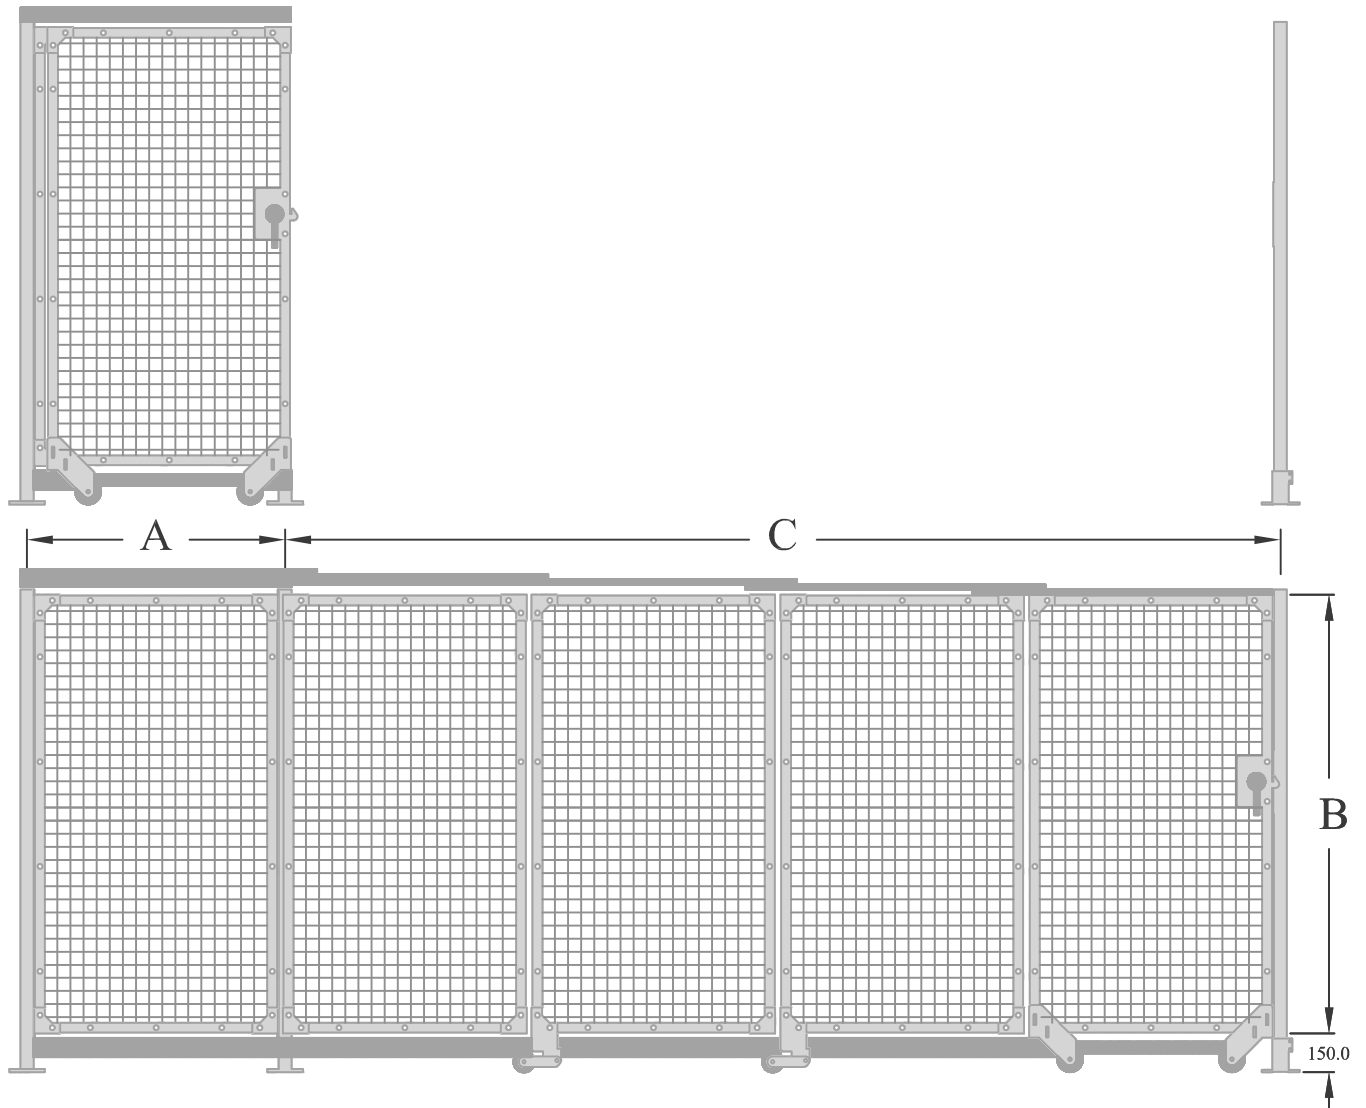

LH TOTAL ACCESS QUADRUPLE SLIDE GATE ASSEMBLY