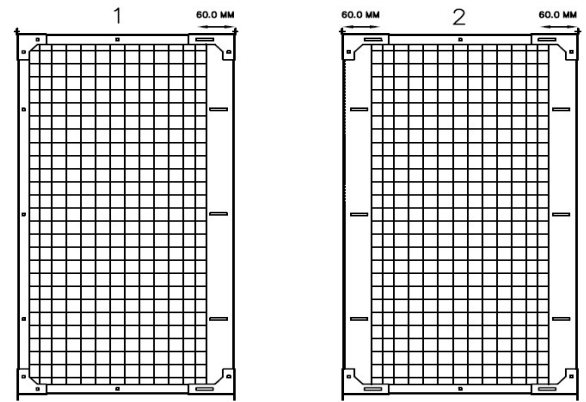

2300 SPECIAL PANELS

1 x 1 MESH PANELS