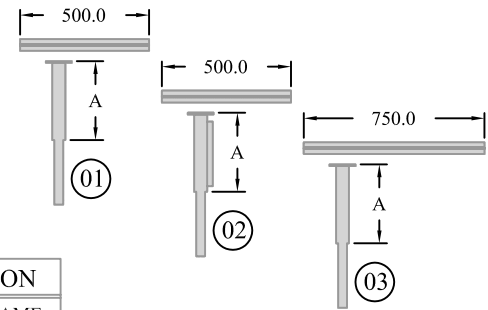

A11570		FOOT PAD
A11573		FOOT PAD
A11574		FOOT PAD

A Special Process is performed
To Increase The Length of Threads
To 8.0 mm (5/16) Long
M 8-1.25 TAP

POST MATERIAL

50.8 x 50.8 x 3.17 mm Steel Tubing
2.0 x 2.0 x 1/8 Wall Steel Tubing
Post Include A 50 mm (2.00)
Adjustable Foot Bracket

SUPPORT BRACKETS

CABLE TRAY & PIPE SUPPORT BRACKETS

LN.	PART #	100 mm	300 mm	500 mm	(A) DIMENSIONS	DESCRIPTION
01	A11640	A11641	A11642	A11643		ADJ. CABLE TRAY SUPPORT BRACKET
02		A11643	A11644	A11645		ADJ. CABLE TRAY SUPPORT BRACKET W SIDE MOUNT
03	A11645	A11646	A11647	A11648		ADJ. CORNER CABLE TRAY SUPPORT BRACKET