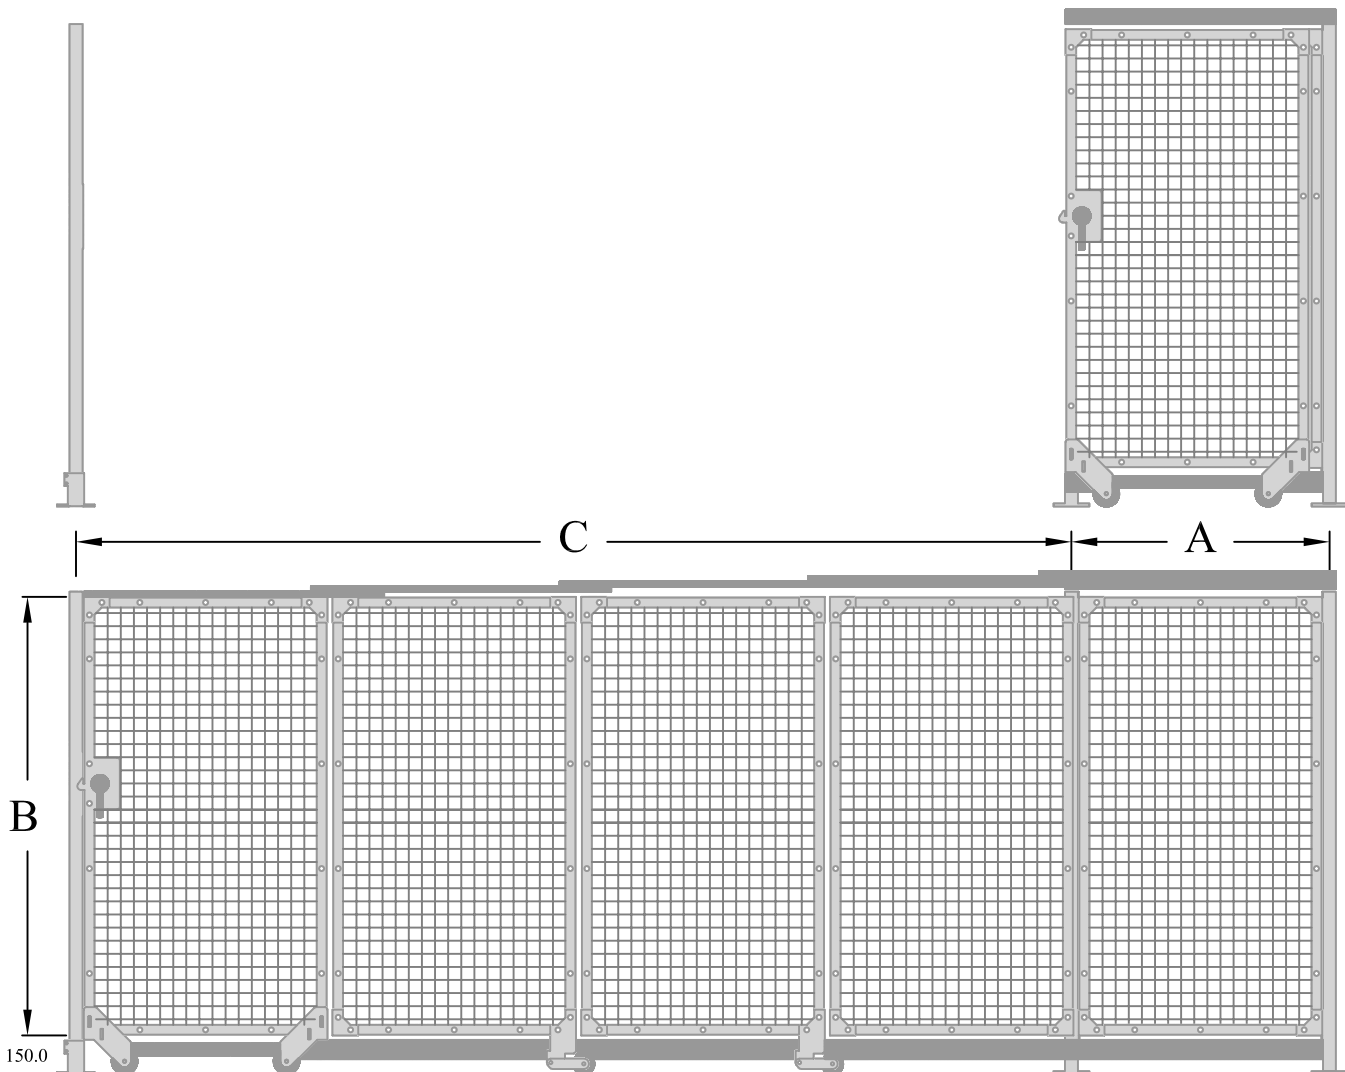

RH TOTAL ACCESS QUADRUPLE SLIDE GATE ASSEMBLY