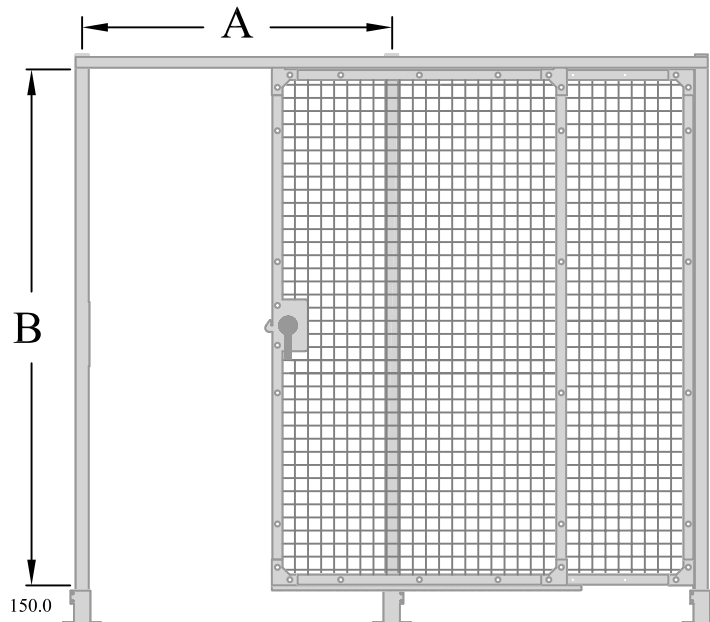

STEEL WELDED WIRE MESH SLIDE GATES

INSIDE / OUT SIDE TURN HANDLE SLIDE GATE CLOSURE