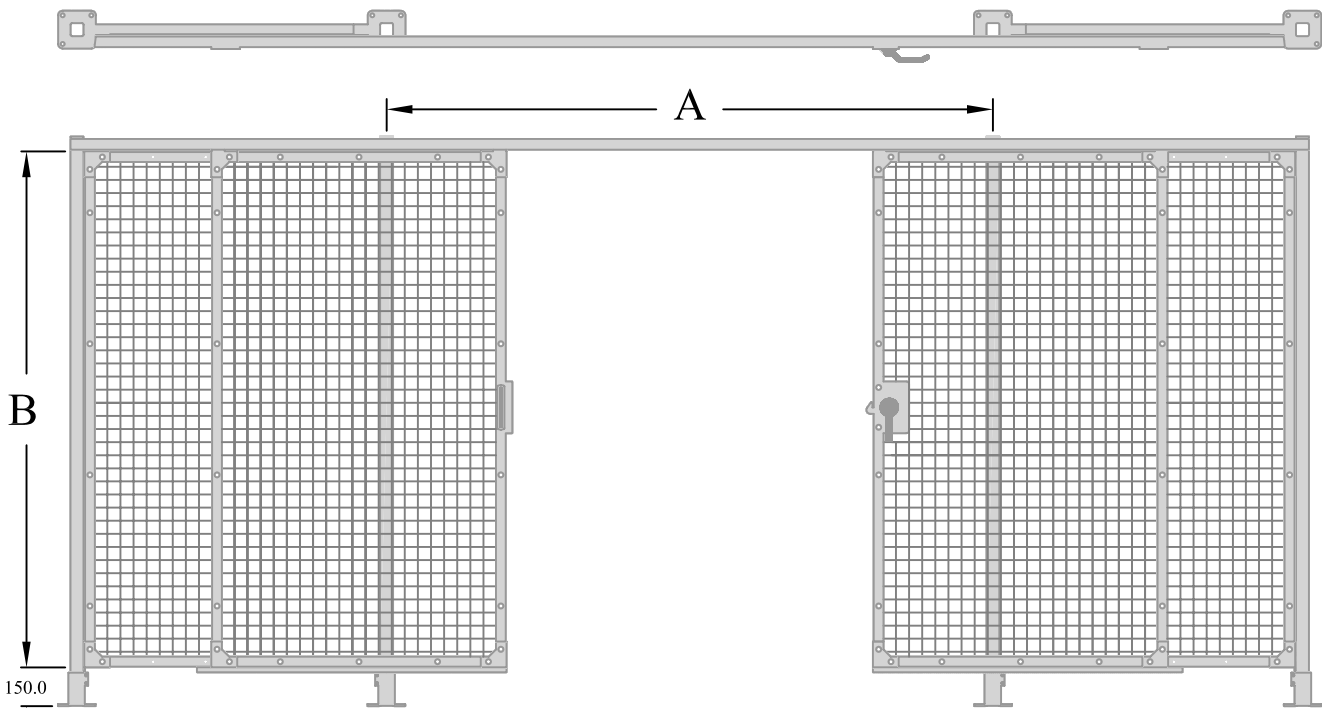

RH DOUBLE SLIDE GATE ASSEMBLY