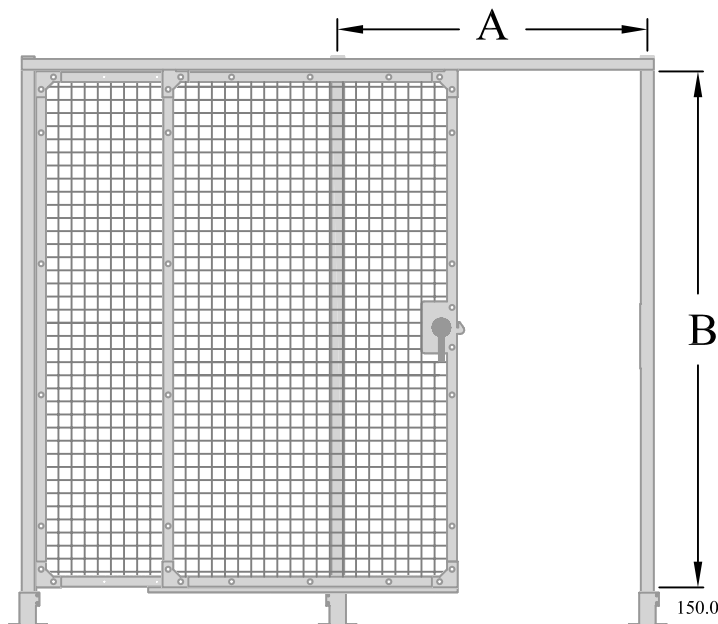

STEEL WELDED WIRE MESH SLIDE GATES

INSIDE / OUT SIDE TURN HANDLE SLIDE GATE CLOSURE