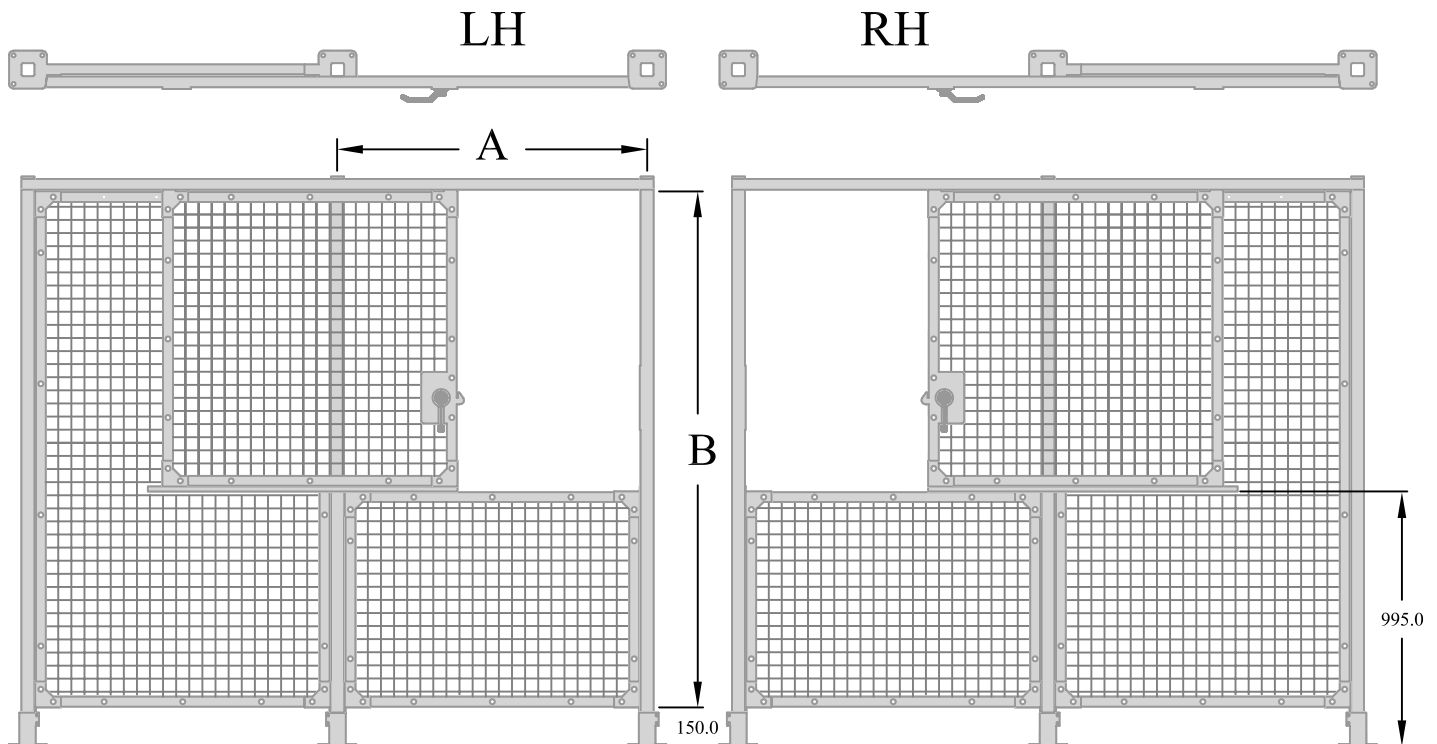

TOP SLIDE GATE ASSEMBLY