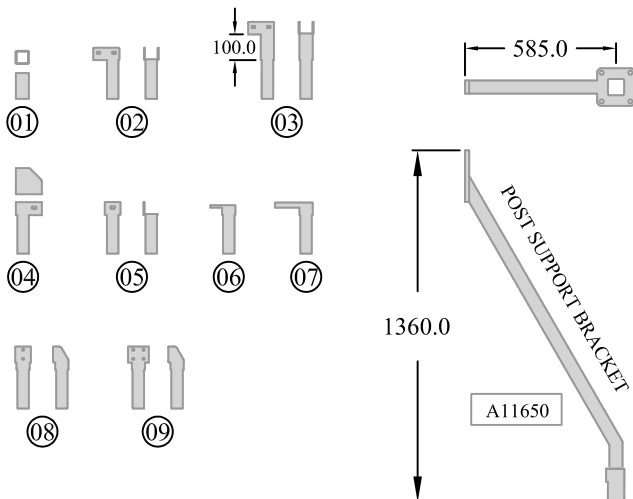

A11570		FOOT PAD
A11573		FOOT PAD
A11574		FOOT PAD

A Special Process is performed
To Increase The Length of Threads
To 8.0 mm (5/16) Long
M 8-1.25 TAP

POST MATERIAL

50.8 x 50.8 x 3.17 mm Steel Tubing
2.0 x 2.0 x 1/8 Wall Steel Tubing
Post Include A 50 mm (2.00)
Adjustable Foot Bracket

10	A11621	600	200	OVERHEAD FRAME	A11631	600	300	OVERHEAD FRAME
11	A11622	900	200	OVERHEAD FRAME	A11632	900	300	OVERHEAD FRAME
12	A11623	1200	200	OVERHEAD FRAME	A11633	1200	300	OVERHEAD FRAME
13	A11624	1500	200	OVERHEAD FRAME	A11634	1500	300	OVERHEAD FRAME
14	A11625	1800	200	OVERHEAD FRAME	A11635	1800	300	OVERHEAD FRAME
15	A11626	2100	200	OVERHEAD FRAME	A11636	2100	300	OVERHEAD FRAME
16	A11627	2400	200	OVERHEAD FRAME	A11637	2400	300	OVERHEAD FRAME
17	A11628	2700	200	OVERHEAD FRAME	A11638	2700	300	OVERHEAD FRAME
18	A11629	3000	200	OVERHEAD FRAME	A11639	3000	300	OVERHEAD FRAME

RAIL SUPPORT BRACKETS

LN.	PART #	DESCRIPTION
01	A11401	100.0 mm LONG SPACER
02	A11402	OVERHEAD TUBE SUPPORT BRACKET
03	A11403	OVERHEAD TUBE SUPPORT BRACKET
04	A11404	TOP TUBE RAIL CORNER SUPPORT BRACKET
05	A11405	TOP TUBE RAIL INLINE SUPPORT BRACKET
06	A11406	SLIDE GATE TRACK SUPPORT BRACKET
07	A11407	SLIDE GATE DOUBLE TRACK SUPPORT BRACKET
08	A11408	HEAVY DUTY RAIL SUPPORT BRACKET
09	A11409	HEAVY DUTY SPLIT RAIL SUPPORT BRACKET

50.8 mm X 50.8 mm 2" X 2" TUBE RAIL

LN.	PART #	A	DESCRIPTION
01	A11411	0650	(50.8 X 50.8) 2 X 2 X 1/8 TOP TUBE RAIL
02	A11412	0950	(50.8 X 50.8) 2 X 2 X 1/8 TOP TUBE RAIL
03	A11413	1250	(50.8 X 50.8) 2 X 2 X 1/8 TOP TUBE RAIL
04	A11414	1550	(50.8 X 50.8) 2 X 2 X 1/8 TOP TUBE RAIL
05	A11415	1850	(50.8 X 50.8) 2 X 2 X 1/8 TOP TUBE RAIL
06	A11416	2150	(50.8 X 50.8) 2 X 2 X 1/8 TOP TUBE RAIL
07	A11417	2450	(50.8 X 50.8) 2 X 2 X 1/8 TOP TUBE RAIL
08	A11418	2750	(50.8 X 50.8) 2 X 2 X 1/8 TOP TUBE RAIL
09	A11419	3050	(50.8 X 50.8) 2 X 2 X 1/8 TOP TUBE RAIL