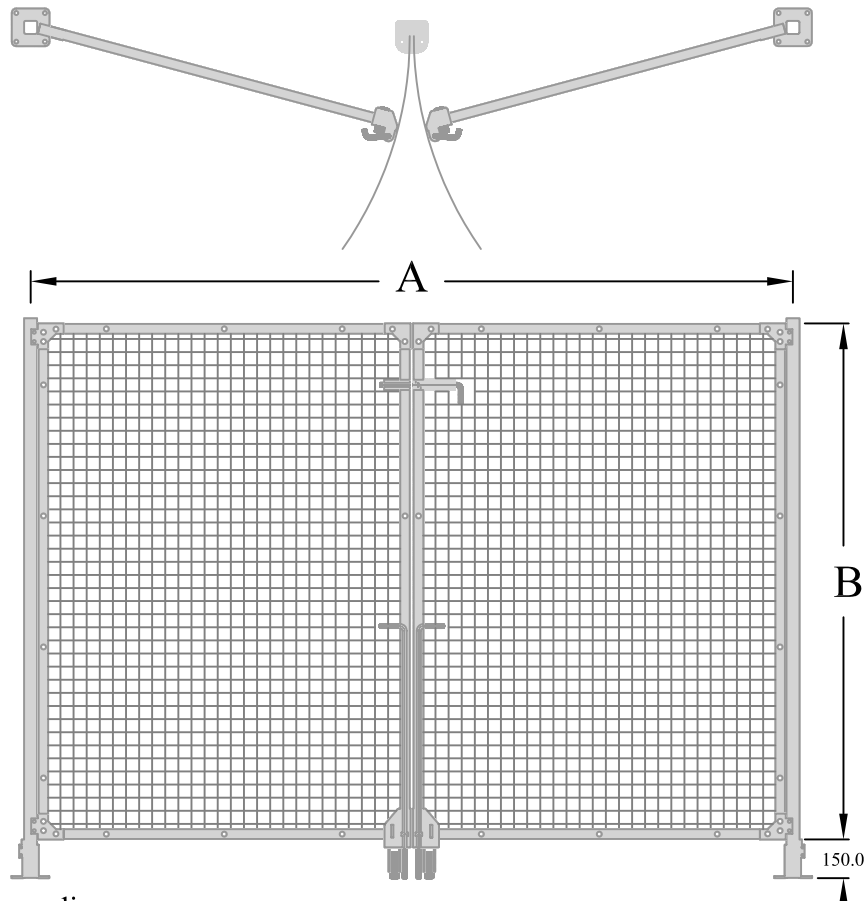

LN.	PART NO	A	B	DESCRIPTION
01	A22421	1150	2000	TOTAL ACCESS HINGE GATE
02	A22422	1750	2000	TOTAL ACCESS HINGE GATE
03	A22423	2350	2000	TOTAL ACCESS HINGE GATE
04	A22424	2950	2000	TOTAL ACCESS HINGE GATE
05	A22425	3550	2000	TOTAL ACCESS HINGE GATE
06	A22426	4150	2000	TOTAL ACCESS HINGE GATE
07	A22427	4750	2000	TOTAL ACCESS HINGE GATE
08	A22428	5350	2000	TOTAL ACCESS HINGE GATE
09	A22429	5950	2000	TOTAL ACCESS HINGE GATE
10	A22431	1150	2300	TOTAL ACCESS HINGE GATE
11	A22432	1750	2300	TOTAL ACCESS HINGE GATE
12	A22433	2350	2300	TOTAL ACCESS HINGE GATE
13	A22434	2950	2300	TOTAL ACCESS HINGE GATE
14	A22035	3550	2300	TOTAL ACCESS HINGE GATE
15	A22436	4150	2300	TOTAL ACCESS HINGE GATE
16	A22437	4750	2300	TOTAL ACCESS HINGE GATE
17	A22438	5350	2300	TOTAL ACCESS HINGE GATE
18	A22439	5950	2300	TOTAL ACCESS HINGE GATE

TOTAL ACCESS HINGE GATE ASSEMBLY