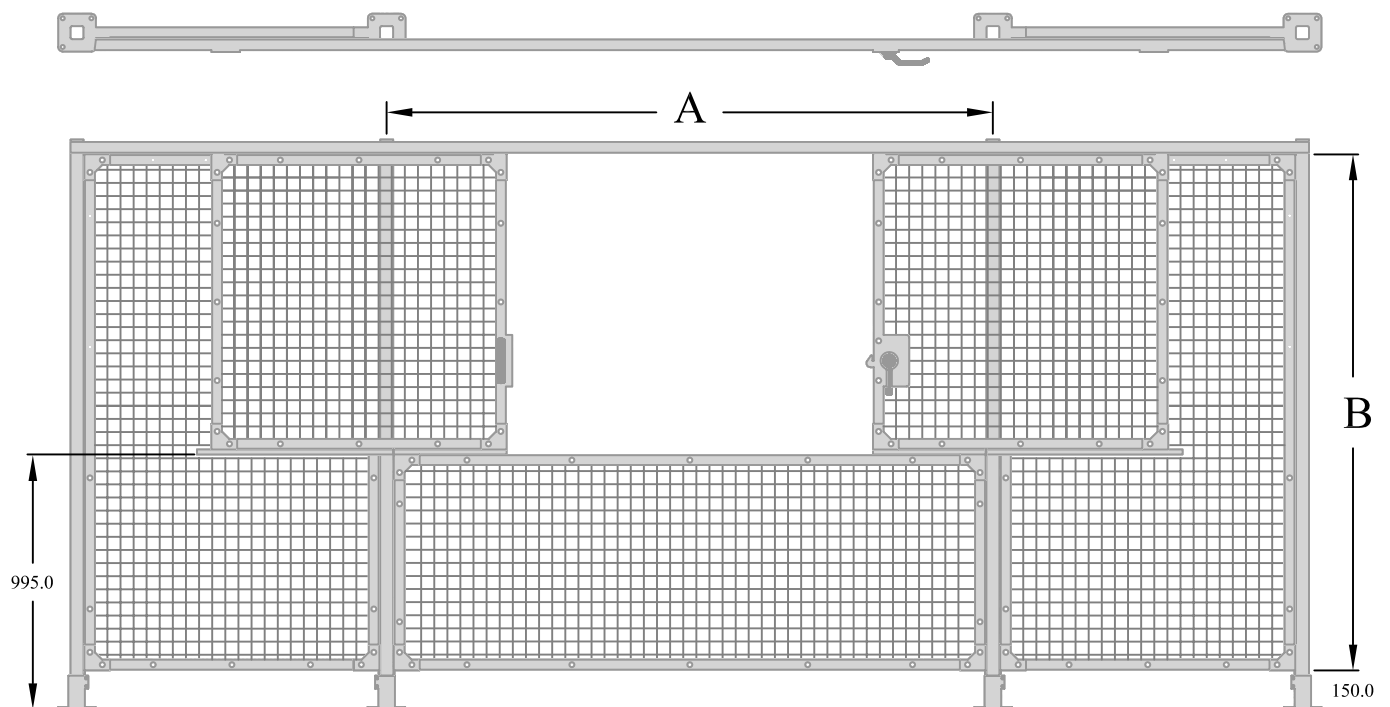

RH TOP DOUBLE SLIDE GATE ASSEMBLY