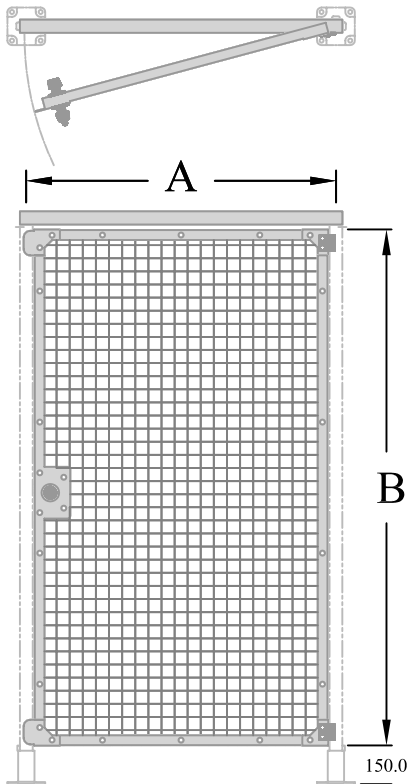

LN.	PART NO	PART NO	A	B	DESCRIPTION
01	A124519	A124519A	600	1400	LH HINGE GATE
02	A124529	A124529A	900	1400	LH HINGE GATE
03	A124539	A124539A	1200	1400	LH HINGE GATE
04	A124549	A124549A	1500	1400	LH HINGE GATE
05	A124559	A124559A	600	1700	LH HINGE GATE
06	A124569	A124569A	900	1700	LH HINGE GATE
07	A124579	A124579A	1200	1700	LH HINGE GATE
08	A124589	A124589A	1500	1700	LH HINGE GATE
09	A124599	A124599A	600	2000	LH HINGE GATE
10	A124609	A124609A	900	2000	LH HINGE GATE
11	A124619	A124619A	1200	2000	LH HINGE GATE
12	A124629	A124629A	1500	2000	LH HINGE GATE
13	A124639	A124639A	600	2300	LH HINGE GATE
14	A124649	A124649A	900	2300	LH HINGE GATE
15	A124659	A124659A	1200	2300	LH HINGE GATE
16	A124669	A124669A	1500	2300	LH HINGE GATE
17	A124679	A124679A	1800	1400	LH HINGE GATE
18	A124689	A124689A	2100	1400	LH HINGE GATE
19	A124699	A124699A	2400	1400	LH HINGE GATE
20	A124729	A124729A	1800	1700	LH HINGE GATE
21	A124739	A124739A	2100	1700	LH HINGE GATE
22	A124749	A124749A	2400	1700	LH HINGE GATE
23	A124779	A124779A	1800	2000	LH HINGE GATE
24	A124789	A124789A	2100	2000	LH HINGE GATE
25	A124799	A124799A	2400	2000	LH HINGE GATE
26	A124829	A124829A	1800	2300	LH HINGE GATE
27	A124839	A124839A	2100	2300	LH HINGE GATE
28	A124849	A124849A	2400	2300	LH HINGE GATE