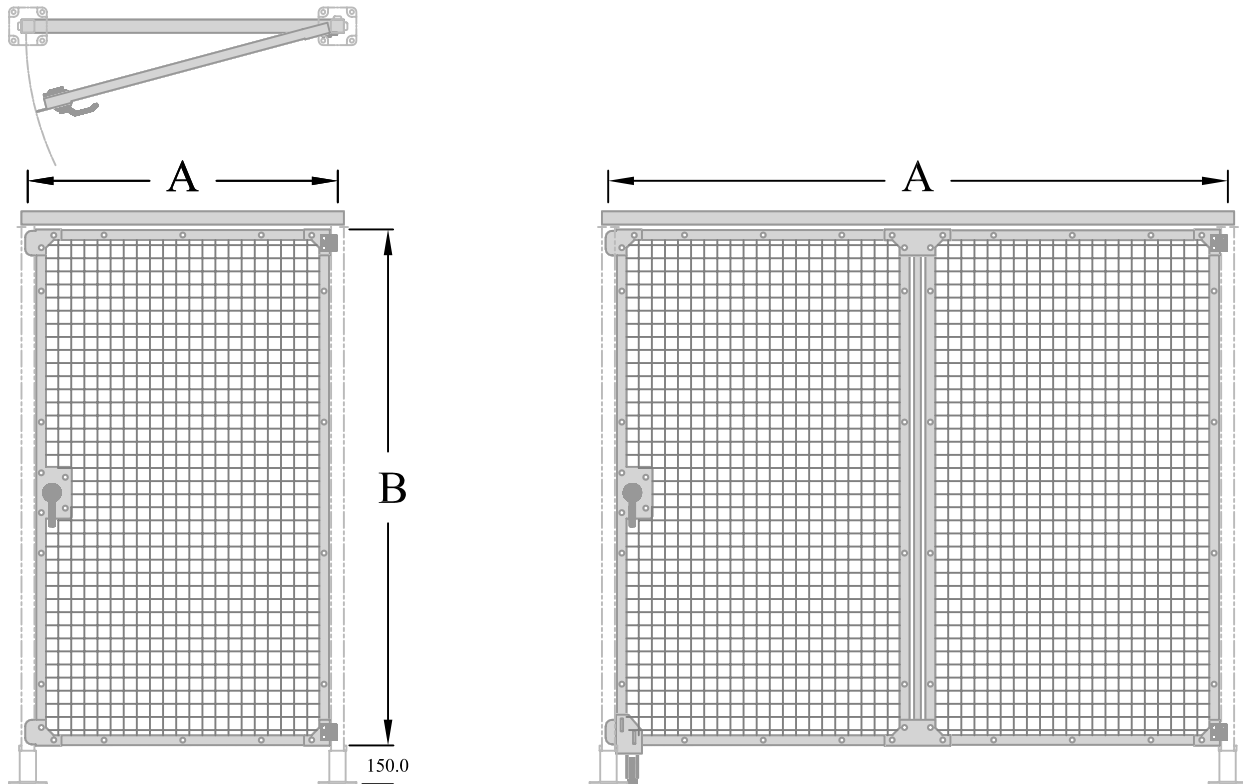

LN.	OUT SIDE	INSIDE & OUT SIDE	OUT SIDE	OUT SIDE	INSIDE & OUT SIDE	INSIDE & OUT SIDE	A	B	DESCRIPTION
01	A124011	A124013	A124015	A124015A	A124017	A124017A	600	1400	WELDED WIRE MESH RH HINGE GATE
02	A124021	A124023	A124025	A124025A	A124027	A124027A	900	1400	WELDED WIRE MESH RH HINGE GATE
03	A124031	A124033	A124035	A124035A	A124037	A124037A	1200	1400	WELDED WIRE MESH RH HINGE GATE
04	A124041	A124043	A124045	A124045A	A124047	A124047A	1500	1400	WELDED WIRE MESH RH HINGE GATE
05	A124051	A124053	A124055	A124055A	A124057	A124057A	600	1700	WELDED WIRE MESH RH HINGE GATE
06	A124061	A124063	A124065	A124065A	A124067	A124067A	900	1700	WELDED WIRE MESH RH HINGE GATE
07	A124071	A124073	A124075	A124075A	A124077	A124077A	1200	1700	WELDED WIRE MESH RH HINGE GATE
08	A124081	A124083	A124085	A124085A	A124087	A124087A	1500	1700	WELDED WIRE MESH RH HINGE GATE
09	A124091	A124093	A124095	A124095A	A124097	A124097A	600	2000	WELDED WIRE MESH RH HINGE GATE
10	A124101	A124103	A124105	A124105A	A124107	A124107A	900	2000	WELDED WIRE MESH RH HINGE GATE
11	A124111	A124113	A124115	A124115A	A124117	A124117A	1200	2000	WELDED WIRE MESH RH HINGE GATE
12	A124121	A124123	A124125	A124125A	A124127	A124127A	1500	2000	WELDED WIRE MESH RH HINGE GATE
13	A124131	A124133	A124135	A124135A	A124137	A124137A	600	2300	WELDED WIRE MESH RH HINGE GATE
14	A124141	A124143	A124145	A124145A	A124147	A124147A	900	2300	WELDED WIRE MESH RH HINGE GATE
15	A124151	A124153	A124155	A124155A	A124157	A124157A	1200	2300	WELDED WIRE MESH RH HINGE GATE
16	A124161	A124163	A124165	A124165A	A124167	A124167A	1500	2300	WELDED WIRE MESH RH HINGE GATE
17	A124171	A124173	A124175	A124175A	A124177	A124177A	1800	1400	WELDED WIRE MESH RH HINGE GATE
18	A124181	A124183	A124185	A124185A	A124187	A124187A	2100	1400	WELDED WIRE MESH RH HINGE GATE
19	A124191	A124193	A124195	A124195A	A124197	A124197A	2400	1400	WELDED WIRE MESH RH HINGE GATE
20	A124221	A124223	A124225	A124225A	A124227	A124227A	1800	1700	WELDED WIRE MESH RH HINGE GATE
21	A124231	A124233	A124235	A124235A	A124237	A124237A	2100	1700	WELDED WIRE MESH RH HINGE GATE
22	A124241	A124243	A124245	A124245A	A124247	A124247A	2400	1700	WELDED WIRE MESH RH HINGE GATE
23	A124271	A124273	A124275	A124275A	A124277	A124277A	1800	2000	WELDED WIRE MESH RH HINGE GATE
24	A124281	A124283	A124285	A124285A	A124287	A124287A	2100	2000	WELDED WIRE MESH RH HINGE GATE
25	A124291	A124293	A124295	A124295A	A124297	A124297A	2400	2000	WELDED WIRE MESH RH HINGE GATE
26	A124321	A124323	A124325	A124325A	A124327	A124327A	1800	2300	WELDED WIRE MESH RH HINGE GATE
27	A124331	A124333	A124335	A124335A	A124337	A124337A	2100	2300	WELDED WIRE MESH RH HINGE GATE
28	A124341	A124343	A124345	A124345A	A124347	A124347A	2400	2300	WELDED WIRE MESH RH HINGE GATE