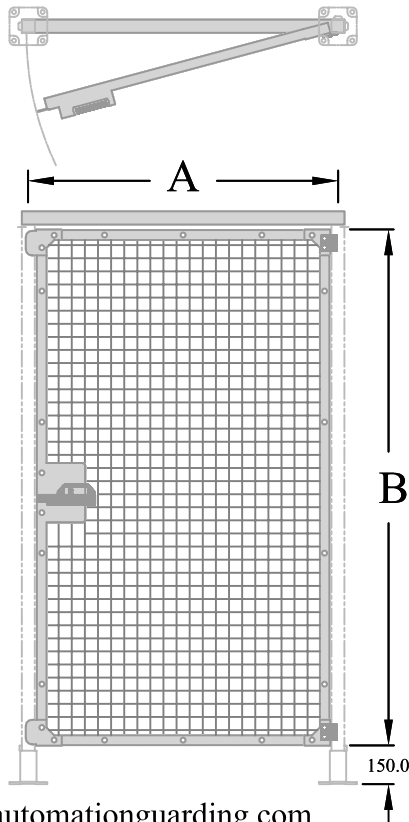

LN.	PART NO	A	B	DESCRIPTION
01	A12451	600	1400	LH HINGE GATE
02	A12452	900	1400	LH HINGE GATE
03	A12453	1200	1400	LH HINGE GATE
04	A12454	1500	1400	LH HINGE GATE
05	A12455	600	1700	LH HINGE GATE
06	A12456	900	1700	LH HINGE GATE
07	A12457	1200	1700	LH HINGE GATE
08	A12458	1500	1700	LH HINGE GATE
09	A12459	600	2000	LH HINGE GATE
10	A12460	900	2000	LH HINGE GATE
11	A12461	1200	2000	LH HINGE GATE
12	A12462	1500	2000	LH HINGE GATE
13	A12463	600	2300	LH HINGE GATE
14	A12464	900	2300	LH HINGE GATE
15	A12465	1200	2300	LH HINGE GATE
16	A12466	1500	2300	LH HINGE GATE
17	A12467	1800	1400	LH HINGE GATE
18	A12468	2100	1400	LH HINGE GATE
19	A12469	2400	1400	LH HINGE GATE
20	A12472	1800	1700	LH HINGE GATE
21	A12473	2100	1700	LH HINGE GATE
22	A12474	2400	1700	LH HINGE GATE
23	A12477	1800	2000	LH HINGE GATE
24	A12478	2100	2000	LH HINGE GATE
25	A12479	2400	2000	LH HINGE GATE
26	A12482	1800	2300	LH HINGE GATE
27	A12483	2100	2300	LH HINGE GATE
28	A12484	2400	2300	LH HINGE GATE