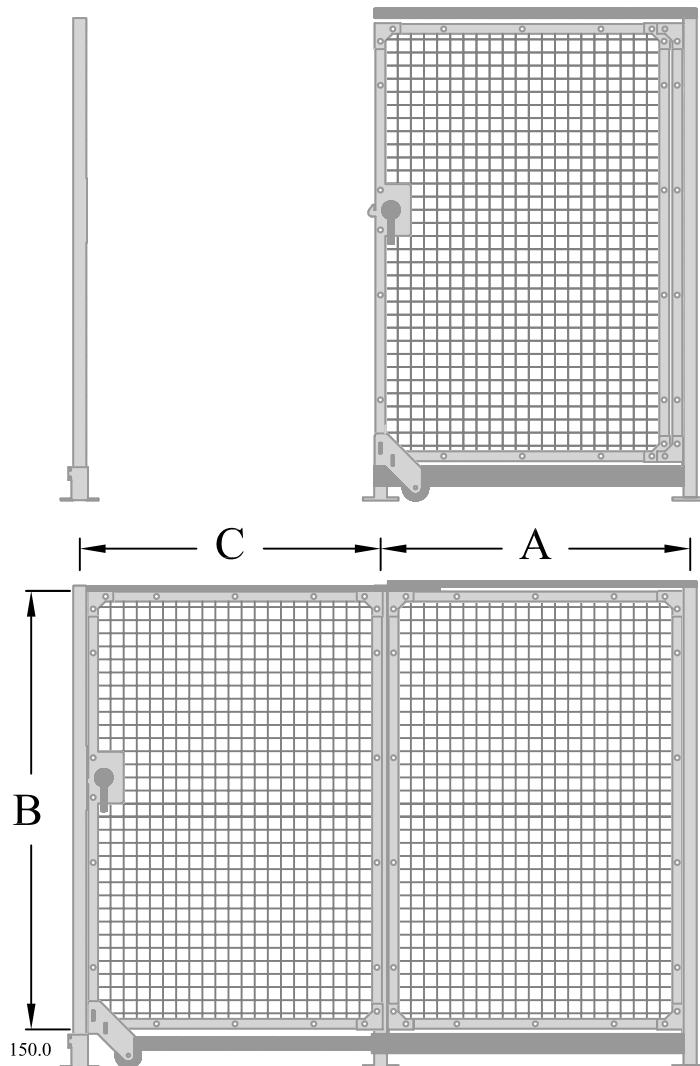

STEEL WELDED WIRE MESH T A SLIDE GATES

INSIDE / OUT SIDE TURN HANDLE TA SLIDE GATE CLOSURE

LN.	OUT SIDE	INSIDE & OUT SIDE	OUT SIDE	OUT SIDE	INSIDE & OUT SIDE	INSIDE & OUT SIDE	A	B	C	DESCRIPTION
01	A223001	A223003	A223005	A223005A	A223007	A223007A	600	1400	600	T A RH SLIDE GATE
02	A223011	A223013	A223015	A223015A	A223017	A223017A	900	1400	900	T A RH SLIDE GATE
03	A223021	A223023	A223025	A223025A	A223027	A223027A	1200	1400	1200	T A RH SLIDE GATE
04	A223031	A223033	A223035	A223035A	A223037	A223037A	1500	1400	1500	T A RH SLIDE GATE
05	A223041	A223043	A223045	A223045A	A223047	A223047A	600	1700	600	T A RH SLIDE GATE
06	A223051	A223053	A223055	A223055A	A223057	A223057A	900	1700	900	T A RH SLIDE GATE
07	A223061	A223063	A223065	A223065A	A223067	A223067A	1200	1700	1200	T A RH SLIDE GATE
08	A223071	A223073	A223075	A223075A	A223077	A223077A	1500	1700	1500	T A RH SLIDE GATE
09	A223081	A223083	A223085	A223085A	A223087	A223087A	600	2000	600	T A RH SLIDE GATE
10	A223091	A223093	A223095	A223095A	A223097	A223097A	900	2000	900	T A RH SLIDE GATE
11	A223101	A223103	A223105	A223105A	A223107	A223107A	1200	2000	1200	T A RH SLIDE GATE
12	A223111	A223113	A223115	A223115A	A223117	A223117A	1500	2000	1500	T A RH SLIDE GATE
13	A223121	A223123	A223125	A223125A	A223127	A223127A	600	2300	600	T A RH SLIDE GATE
14	A223131	A223133	A223135	A223135A	A223137	A223137A	900	2300	900	T A RH SLIDE GATE
15	A223141	A223143	A223145	A223145A	A223147	A223147A	1200	2300	1200	T A RH SLIDE GATE
16	A223151	A223153	A223155	A223155A	A223157	A223157A	1500	2300	1500	T A RH SLIDE GATE

RH TOTAL ACCESS SINGLE SLIDE GATE ASSEMBLY