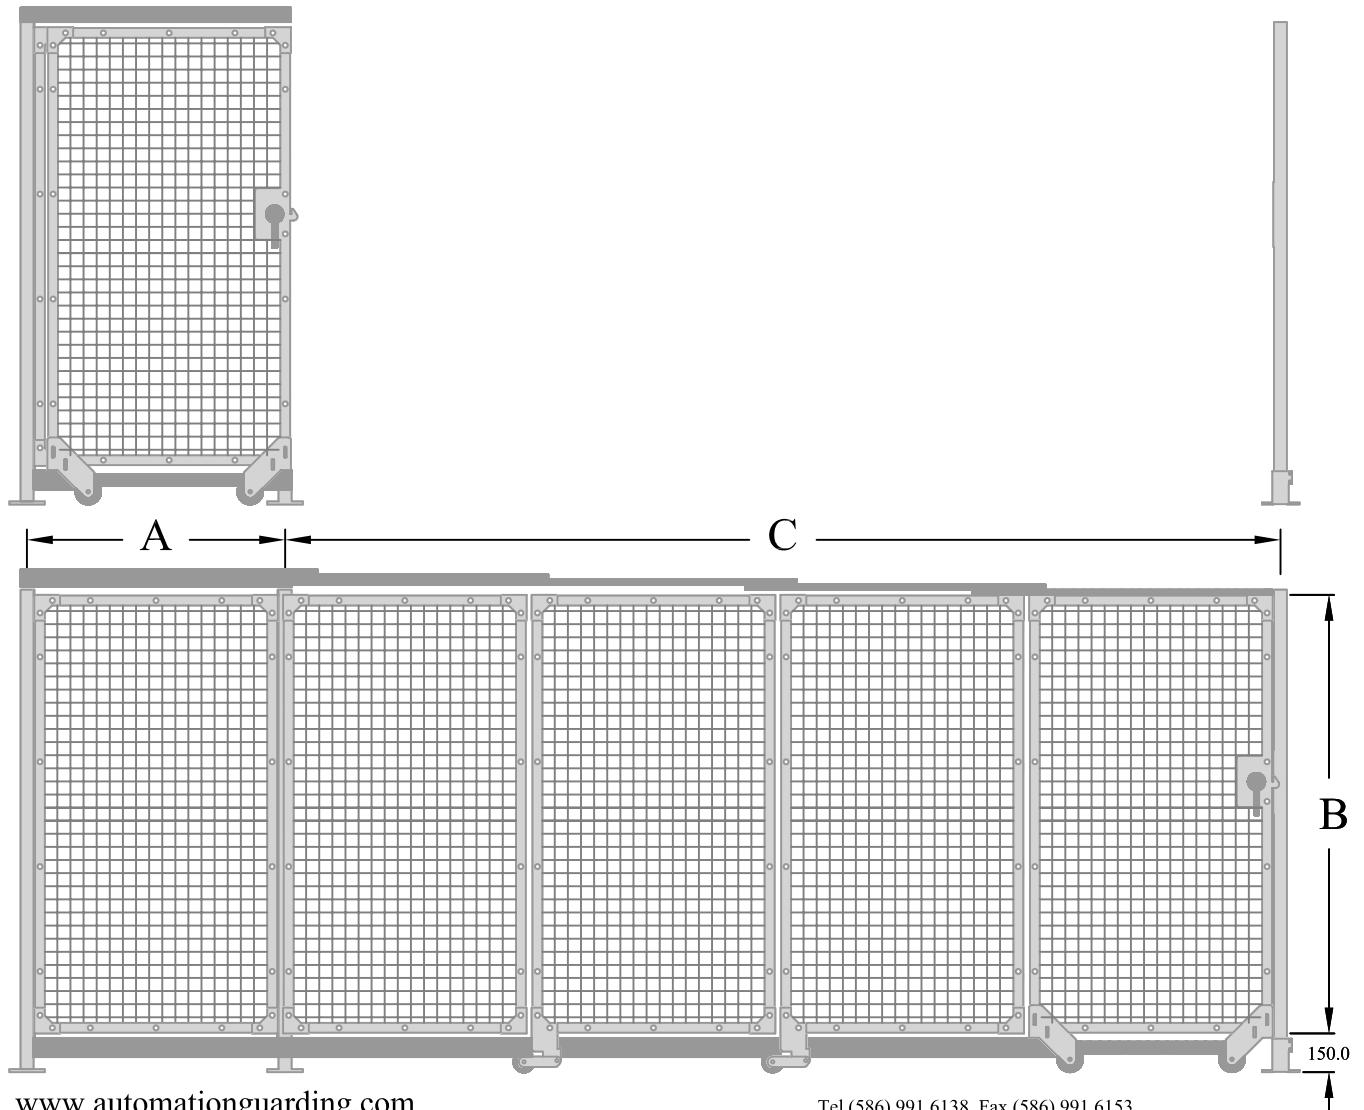

LH TOTAL ACCESS QUADRUPLE SLIDE GATE ASSEMBLY