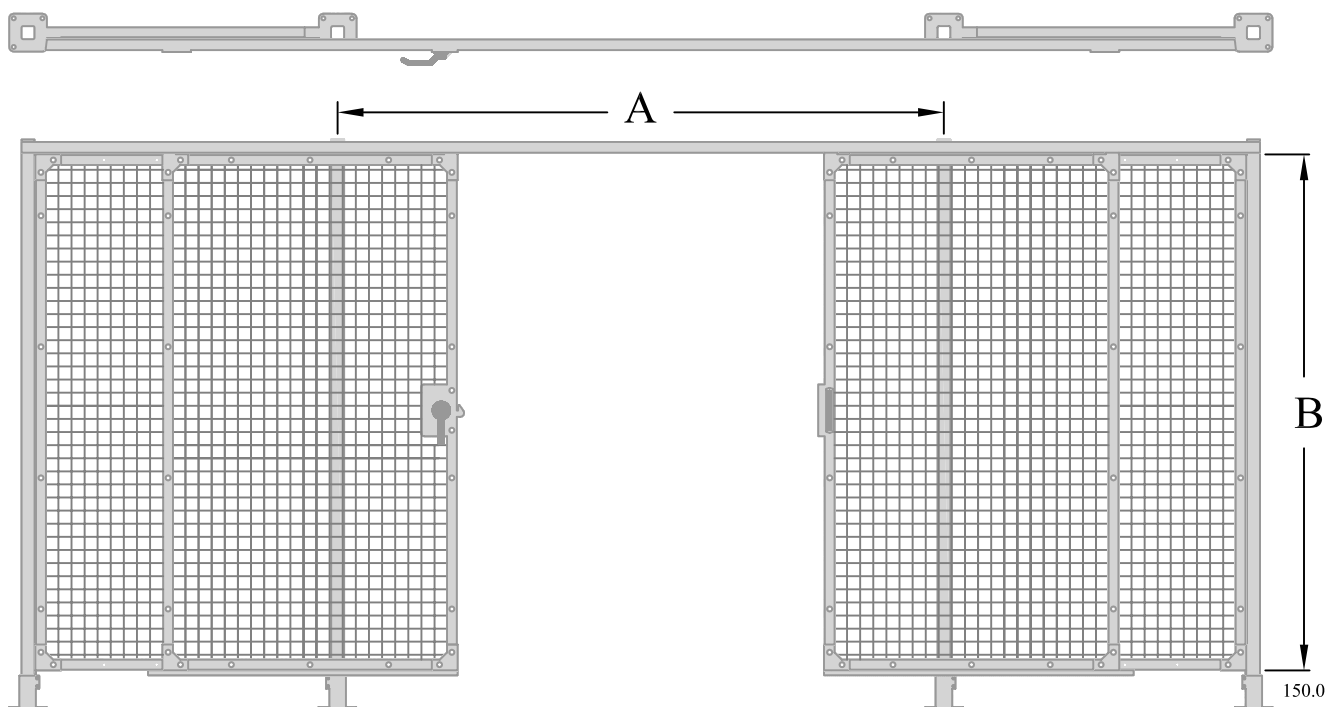

LH DOUBLE SLIDE GATE ASSEMBLY