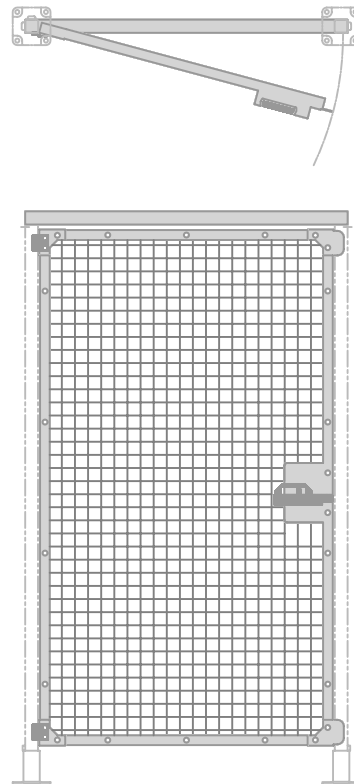

LN.	PART NO	A	B	DESCRIPTION
01	A12451	600	1400	LH HINGE GATE
02	A12452	900	1400	LH HINGE GATE
03	A12453	1200	1400	LH HINGE GATE
04	A12454	1500	1400	LH HINGE GATE
05	A12455	600	1700	LH HINGE GATE
06	A12456	900	1700	LH HINGE GATE
07	A12457	1200	1700	LH HINGE GATE
08	A12458	1500	1700	LH HINGE GATE
09	A12459	600	2000	LH HINGE GATE
10	A12460	900	2000	LH HINGE GATE
11	A12461	1200	2000	LH HINGE GATE
12	A12462	1500	2000	LH HINGE GATE
13	A12463	600	2300	LH HINGE GATE
14	A12464	900	2300	LH HINGE GATE
15	A12465	1200	2300	LH HINGE GATE
16	A12466	1500	2300	LH HINGE GATE
17	A12467	1800	1400	LH HINGE GATE
18	A12468	2100	1400	LH HINGE GATE
19	A12469	2400	1400	LH HINGE GATE
20	A12472	1800	1700	LH HINGE GATE
21	A12473	2100	1700	LH HINGE GATE
22	A12474	2400	1700	LH HINGE GATE
23	A12477	1800	2000	LH HINGE GATE
24	A12478	2100	2000	LH HINGE GATE
25	A12479	2400	2000	LH HINGE GATE
26	A12482	1800	2300	LH HINGE GATE
27	A12483	2100	2300	LH HINGE GATE
28	A12484	2400	2300	LH HINGE GATE