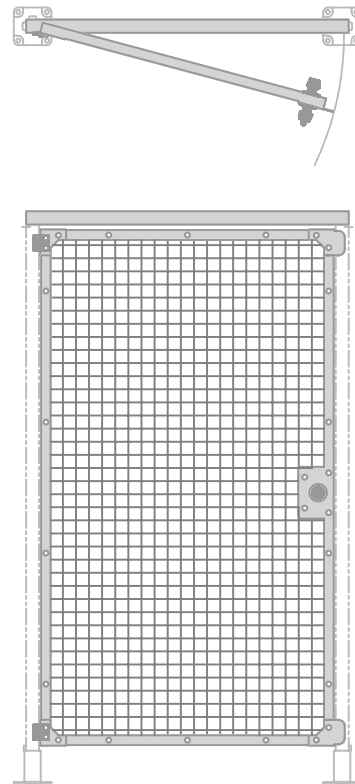

LN.	PART NO	PART NO	A	B	DESCRIPTION
01	A124519	A124519A	600	1400	LH HINGE GATE
02	A124529	A124529A	900	1400	LH HINGE GATE
03	A124539	A124539A	1200	1400	LH HINGE GATE
04	A124549	A124549A	1500	1400	LH HINGE GATE
05	A124559	A124559A	600	1700	LH HINGE GATE
06	A124569	A124569A	900	1700	LH HINGE GATE
07	A124579	A124579A	1200	1700	LH HINGE GATE
08	A124589	A124589A	1500	1700	LH HINGE GATE
09	A124599	A124599A	600	2000	LH HINGE GATE
10	A124609	A124609A	900	2000	LH HINGE GATE
11	A124619	A124619A	1200	2000	LH HINGE GATE
12	A124629	A124629A	1500	2000	LH HINGE GATE
13	A124639	A124639A	600	2300	LH HINGE GATE
14	A124649	A124649A	900	2300	LH HINGE GATE
15	A124659	A124659A	1200	2300	LH HINGE GATE
16	A124669	A124669A	1500	2300	LH HINGE GATE
17	A124679	A124679A	1800	1400	LH HINGE GATE
18	A124689	A124689A	2100	1400	LH HINGE GATE
19	A124699	A124699A	2400	1400	LH HINGE GATE
20	A124729	A124729A	1800	1700	LH HINGE GATE
21	A124739	A124739A	2100	1700	LH HINGE GATE
22	A124749	A124749A	2400	1700	LH HINGE GATE
23	A124779	A124779A	1800	2000	LH HINGE GATE
24	A124789	A124789A	2100	2000	LH HINGE GATE
25	A124799	A124799A	2400	2000	LH HINGE GATE
26	A124829	A124829A	1800	2300	LH HINGE GATE
27	A124839	A124839A	2100	2300	LH HINGE GATE
28	A124849	A124849A	2400	2300	LH HINGE GATE