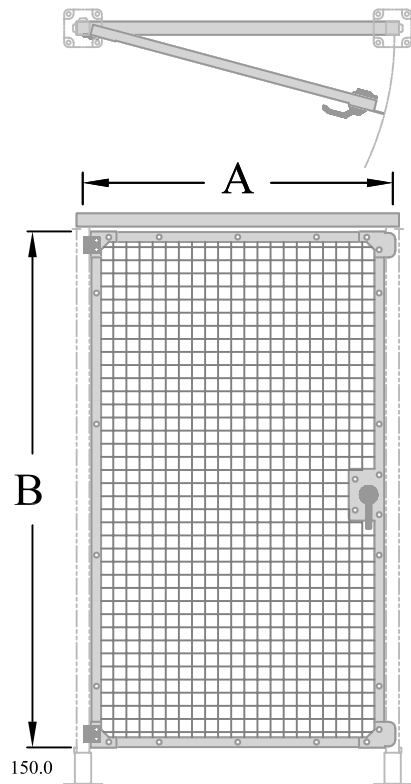

LN.	OUT SIDE	INSIDE & OUT SIDE	OUT SIDE	OUT SIDE	INSIDE & OUT SIDE	INSIDE & OUT SIDE	A	B	DESCRIPTION
01	A124512	A124514	A124516	A124516A	A124518	A124518A	600	1400	WELDED WIRE MESH LH HINGE GATE
02	A124522	A124524	A124526	A124526A	A124528	A124528A	900	1400	WELDED WIRE MESH LH HINGE GATE
03	A124532	A124534	A124536	A124536A	A124538	A124538A	1200	1400	WELDED WIRE MESH LH HINGE GATE
04	A124542	A124544	A124546	A124546A	A124548	A124548A	1500	1400	WELDED WIRE MESH LH HINGE GATE
05	A124552	A124554	A124556	A124556A	A124558	A124558A	600	1700	WELDED WIRE MESH LH HINGE GATE
06	A124562	A124564	A124566	A124566A	A124568	A124568A	900	1700	WELDED WIRE MESH LH HINGE GATE
07	A124572	A124574	A124576	A124576A	A124578	A124578A	1200	1700	WELDED WIRE MESH LH HINGE GATE
08	A124582	A124584	A124586	A124586A	A124588	A124588A	1500	1700	WELDED WIRE MESH LH HINGE GATE
09	A124592	A124594	A124596	A124596A	A124598	A124598A	600	2000	WELDED WIRE MESH LH HINGE GATE
10	A124602	A124604	A124606	A124606A	A124608	A124608A	900	2000	WELDED WIRE MESH LH HINGE GATE
11	A124612	A124614	A124616	A124616A	A124618	A124618A	1200	2000	WELDED WIRE MESH LH HINGE GATE
12	A124622	A124624	A124626	A124626A	A124628	A124628A	1500	2000	WELDED WIRE MESH LH HINGE GATE
13	A124632	A124634	A124636	A124636A	A124638	A124638A	600	2300	WELDED WIRE MESH LH HINGE GATE
14	A124642	A124644	A124646	A124646A	A124648	A124648A	900	2300	WELDED WIRE MESH LH HINGE GATE
15	A124652	A124654	A124656	A124656A	A124658	A124658A	1200	2300	WELDED WIRE MESH LH HINGE GATE
16	A124662	A124664	A124666	A124666A	A124668	A124668A	1500	2300	WELDED WIRE MESH LH HINGE GATE
17	A124672	A124674	A124676	A124676A	A124678	A124678A	1800	1400	WELDED WIRE MESH LH HINGE GATE
18	A124682	A124684	A124686	A124686A	A124688	A124688A	2100	1400	WELDED WIRE MESH LH HINGE GATE
19	A124692	A124694	A124696	A124696A	A124698	A124698A	2400	1400	WELDED WIRE MESH LH HINGE GATE
20	A124722	A124724	A124726	A124726A	A124728	A124728A	1800	1700	WELDED WIRE MESH LH HINGE GATE
21	A124732	A124734	A124736	A124736A	A124738	A124738A	2100	1700	WELDED WIRE MESH LH HINGE GATE
22	A124742	A124744	A124746	A124746A	A124748	A124748A	2400	1700	WELDED WIRE MESH LH HINGE GATE
23	A124772	A124774	A124776	A124776A	A124778	A124778A	1800	2000	WELDED WIRE MESH LH HINGE GATE
24	A124782	A124784	A124786	A124786A	A124788	A124788A	2100	2000	WELDED WIRE MESH LH HINGE GATE
25	A124792	A124794	A124796	A124796A	A124798	A124798A	2400	2000	WELDED WIRE MESH LH HINGE GATE
26	A124822	A124824	A124826	A124826A	A124828	A124828A	1800	2300	WELDED WIRE MESH LH HINGE GATE
27	A124832	A124834	A124836	A124836A	A124838	A124838A	2100	2300	WELDED WIRE MESH LH HINGE GATE
28	A124842	A124844	A124846	A124846A	A124848	A124848A	2400	2300	WELDED WIRE MESH LH HINGE GATE