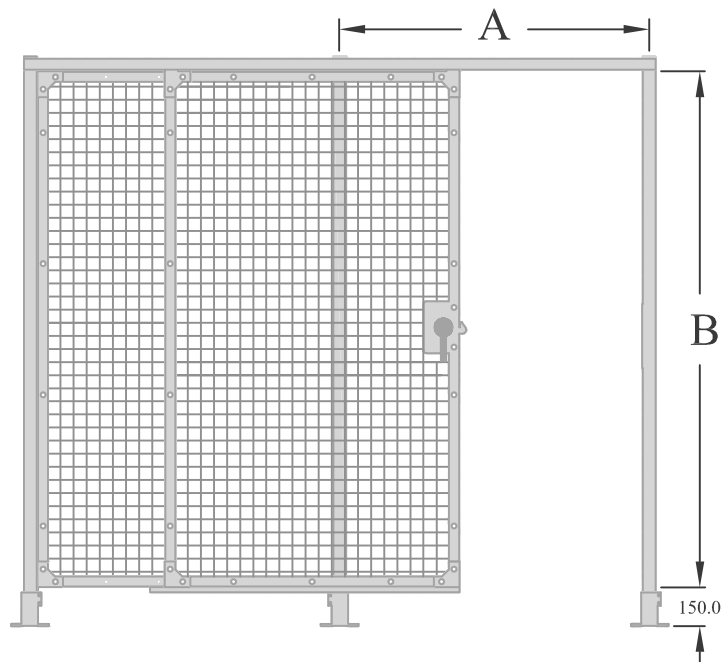

STEEL WELDED WIRE MESH SLIDE GATES

INSIDE / OUT SIDE TURN HANDLE SLIDE GATE CLOSURE