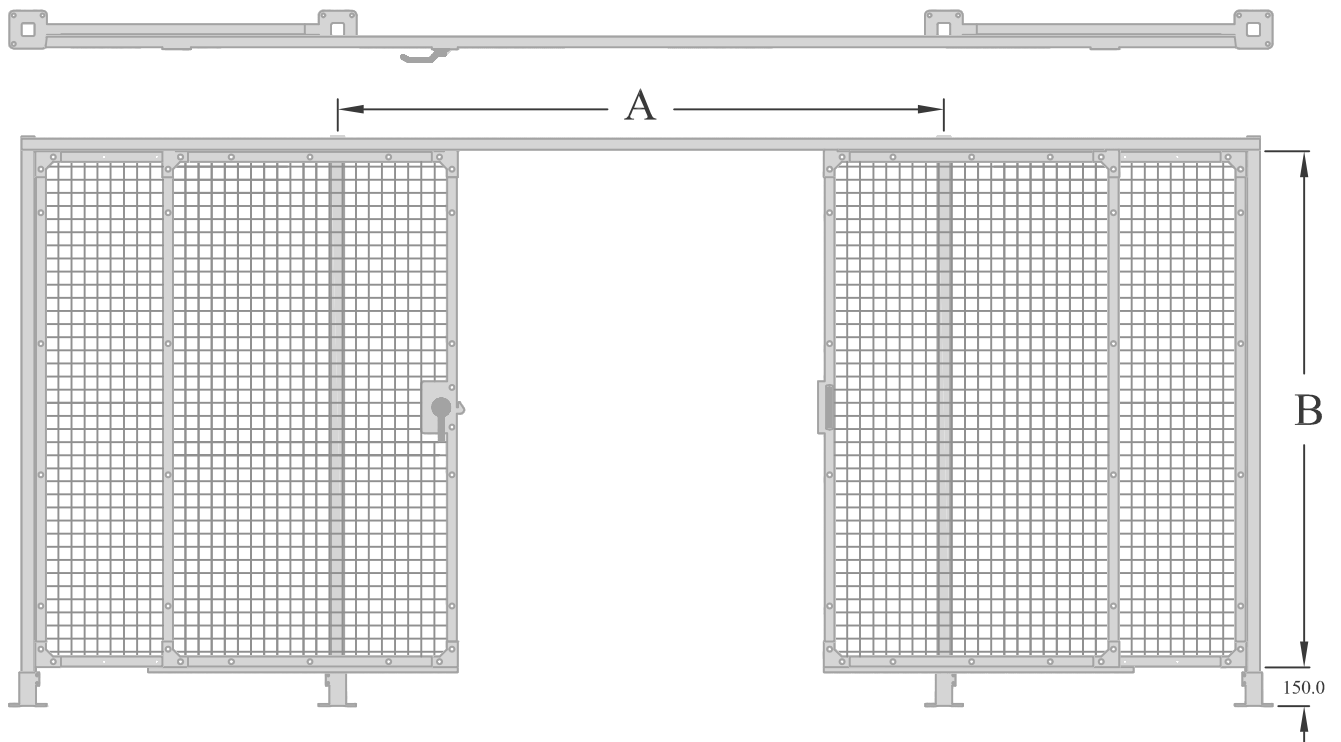

LH DOUBLE SLIDE GATE ASSEMBLY